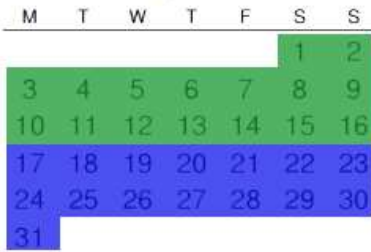

South Australian Holiday periods

	2017	2018
SUMMER SCHOOL HOLIDAYS	25 Dec '16 – 30 Jan '17	16 Dec '17 – 29 Jan '18
EASTER SCHOOL HOLIDAYS	14 April – 30 April	14 April – 29 April
JULY SCHOOL HOLIDAYS	8 July – 23 July	7 July – 22 July
SEPTEMBER SCHOOL HOLIDAYS	30 Sept – 15 Oct	29 Sept – 14 Oct

JULY 2017 - JUNE 2018

RATES

July 2017

○:1 ○:9 ●:17 ●:23 ○:31

August 2017

○:8 ○:15 ●:22 ●:29

September 2017

○:6 ○:13 ●:20 ○:28