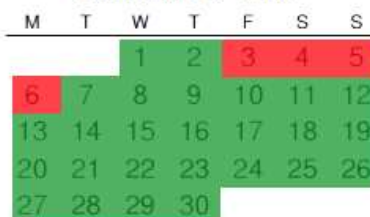

JULY 2017 - JUNE 2018

RATES

July 2017

○:1 ○:9 ●:17 ●:23 ○:31

August 2017

○:8 ○:15 ●:22 ●:29

September 2017

○:6 ○:13 ●:20 ○:28

October 2017

○:6 ○:12 ●:20 ○:28

November 2017

○:4 ○:11 ●:18 ○:27

December 2017

○:4 ○:10 ●:18 ○:26

January 2018

○:2 ○:9 ●:17 ○:25

February 2018

○:1 ○:8 ●:16 ○:23

March 2018

○:2 ○:9 ●:18 ○:25 ○:31

April 2018

○:8 ●:16 ○:23 ○:30

May 2018

○:8 ●:15 ○:22 ○:30