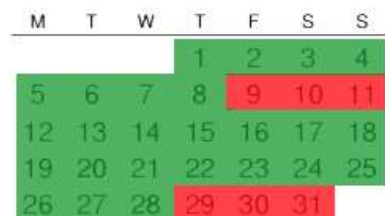

JULY 2017 - JUNE 2018

RATES

July 2017

○:1 ○:9 ●:17 ●:23 ○:31

August 2017

○:8 ○:15 ●:22 ●:29

September 2017

○:6 ○:13 ●:20 ○:28

October 2017

○:6 ○:12 ●:20 ○:28

November 2017

○:4 ○:11 ●:18 ○:27

December 2017

○:4 ○:10 ●:18 ○:26

January 2018

○:2 ○:9 ●:17 ○:25

February 2018

○:1 ○:8 ●:16 ○:23

March 2018

○:2 ○:9 ●:18 ○:25 ○:31

April 2018

○:8 ●:16 ○:23 ○:30

May 2018

○:8 ●:15 ○:22 ○:30