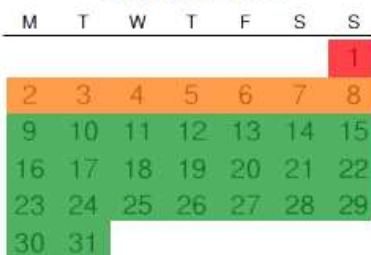

JULY 2017 - JUNE 2018

RATES

July 2017

○:1 ○:9 ●:17 ●:23 ○:31

August 2017

○:8 ○:15 ●:22 ●:29

September 2017

○:6 ○:13 ●:20 ○:28

October 2017

○:6 ○:12 ●:20 ○:28

November 2017

○:4 ○:11 ●:18 ○:27

December 2017

○:4 ○:10 ●:18 ○:26

January 2018

○:2 ○:9 ●:17 ○:25

February 2018

○:1 ○:8 ●:16 ○:23

March 2018

○:2 ○:9 ●:18 ○:25 ○:31

April 2018

○:8 ●:16 ○:23 ○:30

May 2018

○:8 ●:15 ○:22 ○:30