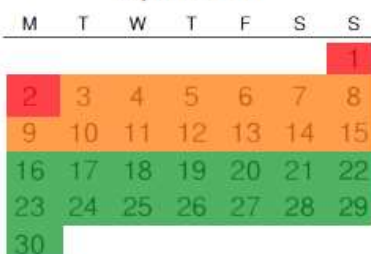

JULY 2017 - JUNE 2018

RATES

July 2017

○:1 ○:9 ●:17 ●:23 ○:31

August 2017

○:8 ○:15 ●:22 ●:29

September 2017

○:6 ○:13 ●:20 ○:28

October 2017

○:6 ○:12 ●:20 ○:28

November 2017

○:4 ○:11 ●:18 ○:27

December 2017

○:4 ○:10 ●:18 ○:26

January 2018

○:2 ○:9 ●:17 ○:25

February 2018

○:1 ○:8 ●:16 ○:23

March 2018

○:2 ○:9 ●:18 ○:25 ○:31

April 2018

○:8 ●:16 ○:23 ○:30

May 2018

○:8 ●:15 ○:22 ○:30

June 2018

○:7 ●:14 ○:20 ○:28

Off Peak **Shoulder** **High** **Peak**

Rates are subject to change without notice. Annual reviews are done and implemented the first of July each year. Please note minimum stay might apply for certain periods. Dogs are NOT permitted.