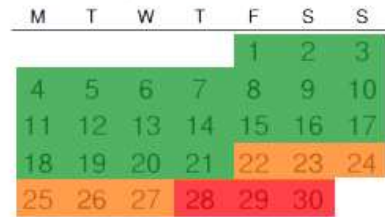

**LW stands for Long Weekend*

Victorian School Holiday periods

	2017	2018
SUMMER SCHOOL HOLIDAYS	21 Dec '16 – 30 Jan '17	25 Dec '17 – 30 Jan '18
EASTER SCHOOL HOLIDAYS	1 April – 17 April	30 March – 13 April
JULY SCHOOL HOLIDAYS	1 July – 16 July	2 July – 13 July
SEPTEMBER SCHOOL HOLIDAYS	23 Sept – 8 Oct	24 Sept – 5 Oct

JULY 2017 - JUNE 2018

RATES

July 2017

○:1 ○:9 ●:17 ●:23 ○:31

August 2017

○:8 ○:15 ●:22 ●:29

September 2017

○:6 ○:13 ●:20 ○:28

October 2017

○:6 ○:12 ●:20 ○:28

November 2017

○:4 ○:11 ●:18 ○:27

December 2017

○:4 ○:10 ●:18 ○:26

January 2018

○:2 ○:9 ●:17 ○:25

February 2018

○:1 ○:8 ●:16 ○:23

March 2018

○:2 ○:9 ●:18 ○:25 ○:31

April 2018

○:8 ●:16 ○:23 ○:30

May 2018

○:8 ●:15 ○:22 ○:30