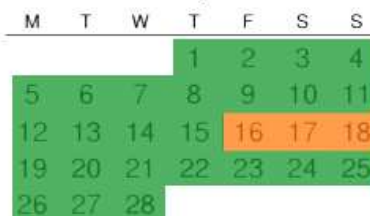

JULY 2017 - JUNE 2018

RATES

July 2017

○:1 ○:9 ●:17 ●:23 ○:31

August 2017

○:8 ○:15 ●:22 ●:29

September 2017

○:6 ○:13 ●:20 ○:28

October 2017

○:6 ○:12 ●:20 ○:28

November 2017

○:4 ○:11 ●:18 ○:27

December 2017

○:4 ○:10 ●:18 ○:26

January 2018

○:2 ○:9 ●:17 ○:25

February 2018

○:1 ○:8 ●:16 ○:23

March 2018

○:2 ○:9 ●:18 ○:25 ○:31

April 2018

○:8 ●:16 ○:23 ○:30

May 2018

○:8 ●:15 ○:22 ○:30